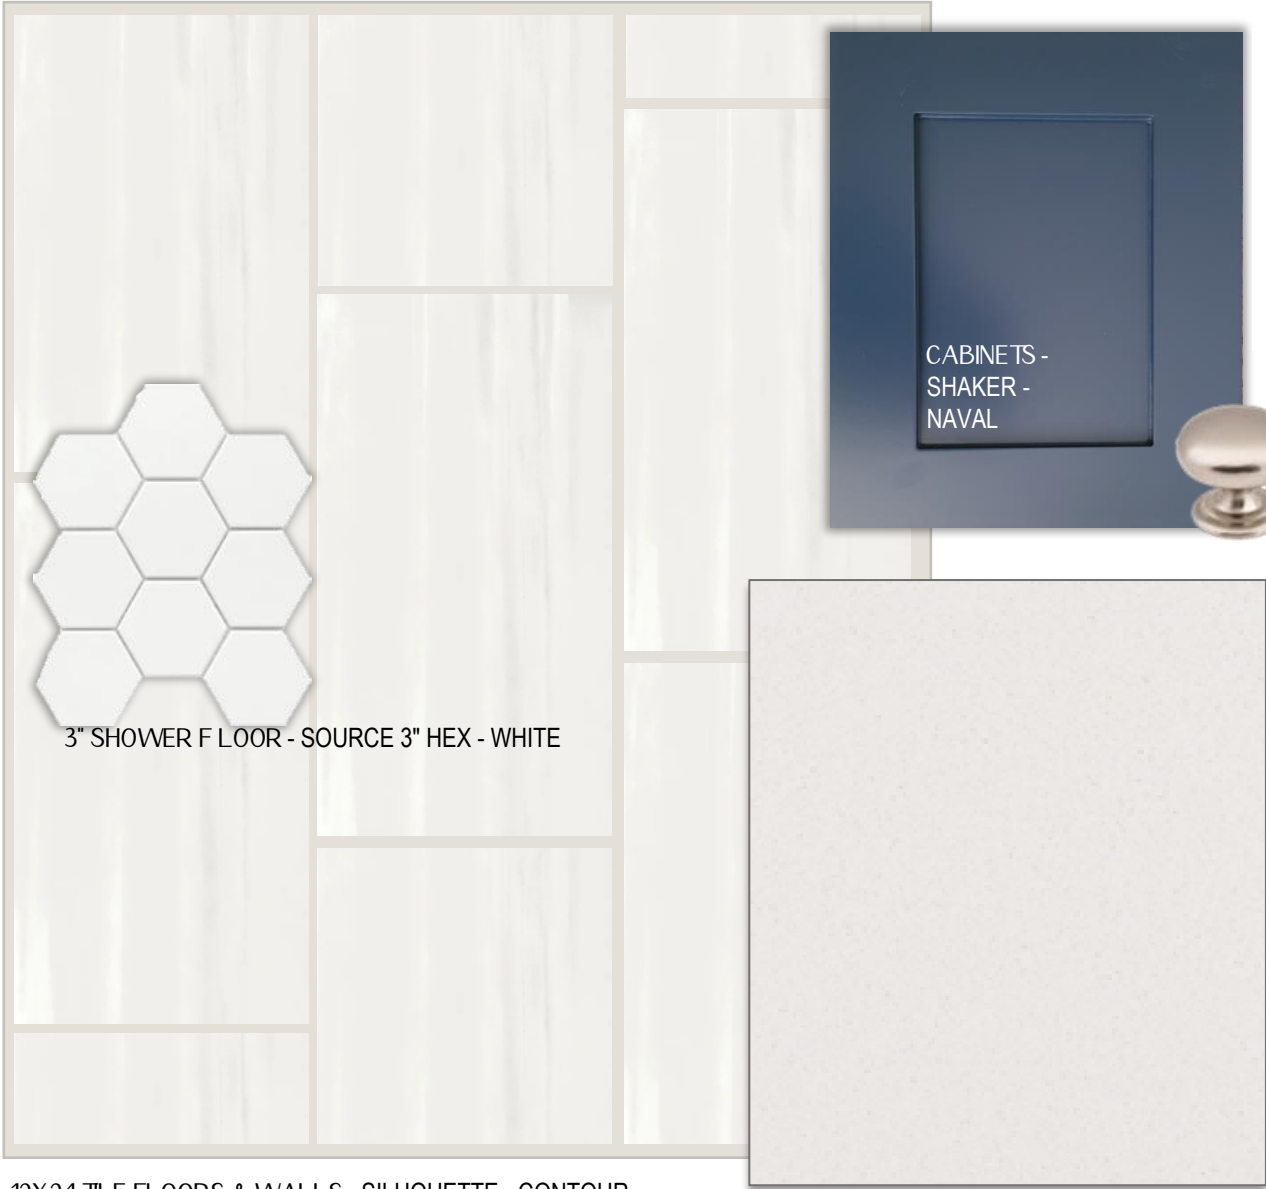

HARDWARE - FLORENCE KNOB - SATIN BRONZE

QUARTZ COUNTERTOPS - FROST WHITE

FAUCET - TRINSIC - CHAMPAGNE BRONZE

HARDWARE / PLUMBING / LIGHTING - BRUSHED GOLD

ILLUSTRIOUS HINT
OWNER'S BATH

3" SHOWER FLOOR - SOURCE 3" HEX - WHITE