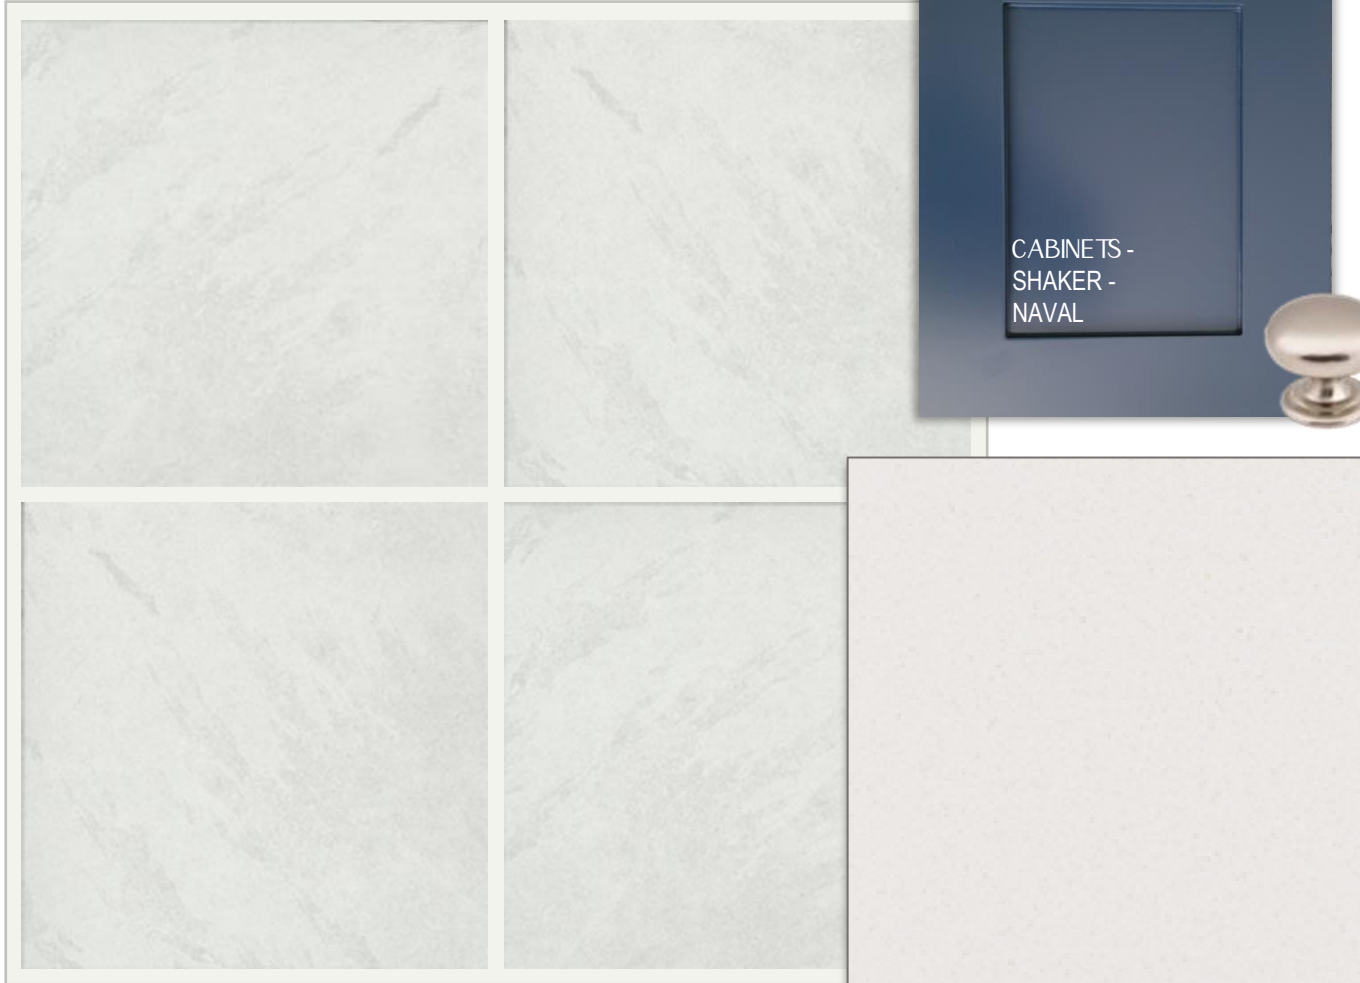

13 X13 TILE FLOORS - BROOKS II - WHITE
(WALLS IN MAIN FLOOR BATHS WHEN APPLICABLE)

CABINETS -
SHAKER -
NAVAL

HARDWARE - FLORENCE KNOB - SATIN NICKEL