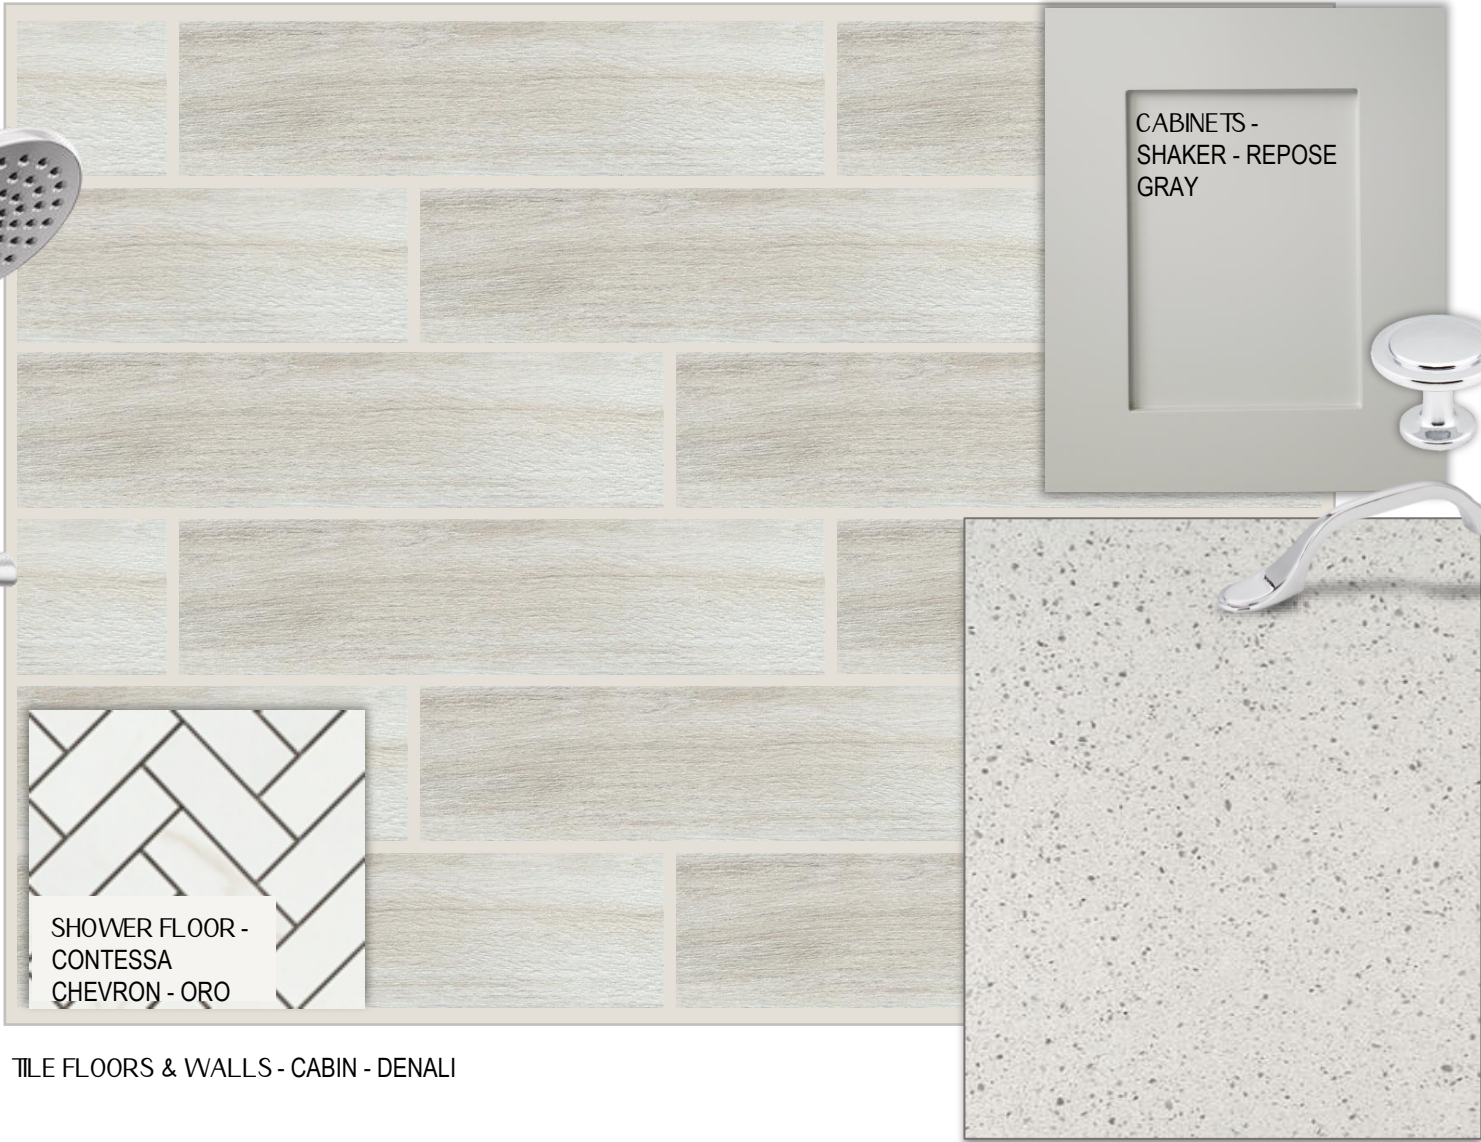

ILLUSTRIOUS DELICATE

SR HOMES

ILLUSTRIOUS DELICATE
KITCHEN

LIGHTING - 43354CH

FLOORS - SEASIDE RESERVE - WICKER

TILE BACKSPLASH -
CONTESSA
CHEVRON - ORO

CABINETS - SHAKER -
REPOSE GRAY

QUARTZ COUNTERTOPS - MANHATTAN GRAY

HARDWARE - GATSBY KNOB / KENNER PULL -
CHROME

FAUCET - CORANTO - CHROME

HARDWARE / PLUMBING / LIGHTING - CHROME

ILLUSTRIOUS DELICATE
OWNER'S BATH

CABINETS -
SHAKER - REPOSE
GRAY

SHOWER FLOOR -
CONTESSA
CHEVRON - ORO

TILE FLOORS & WALLS - CABIN - DENALI

QUARTZ COUNTERTOPS - ICED WHITE

LIGHTING - 41172-05

HARDWARE - GATSBY KNOB / KENNER PULL - CHROME

FAUCET - KAYRA 8" SPREAD - CHROME

PLUMBING / LIGHTING / HARDWARE - CHROME