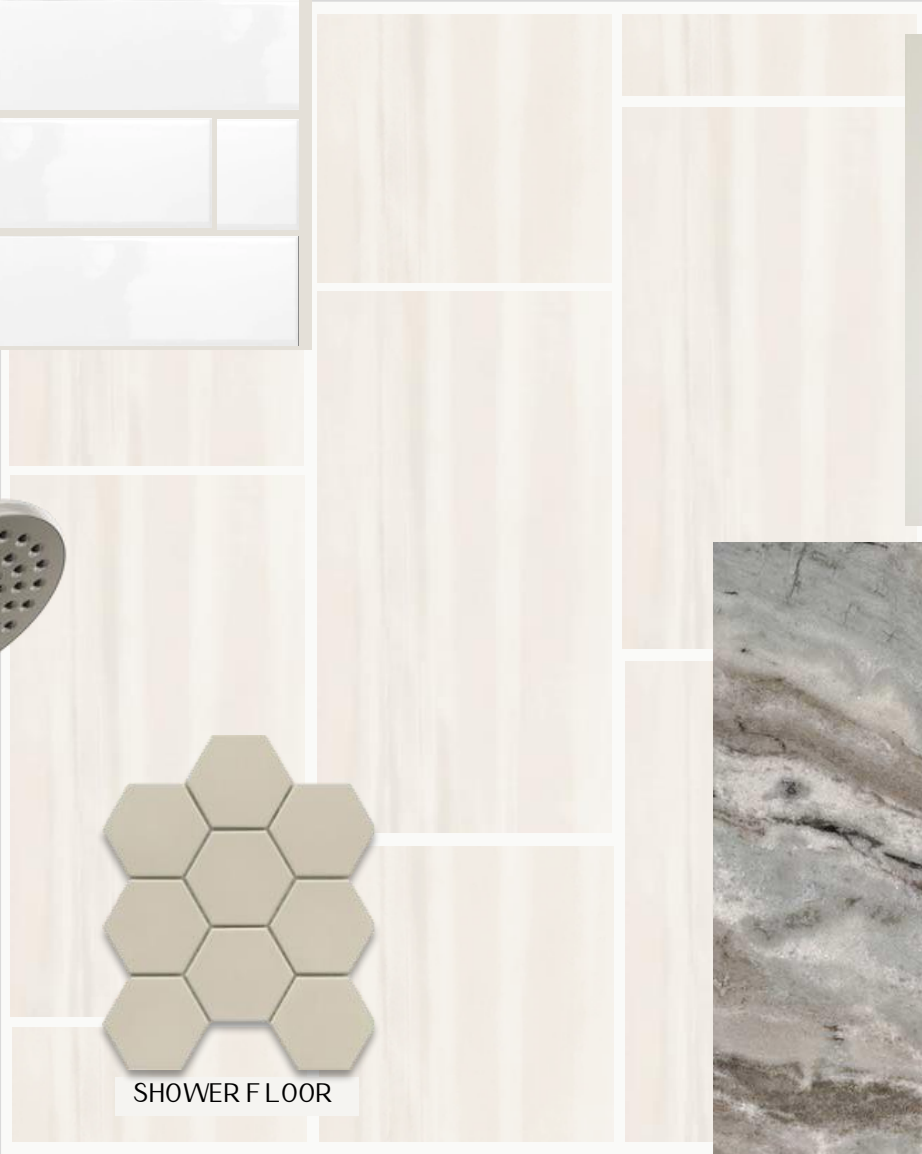

EMINENT SERENE

SR HOMES

EMINENT SERENE
KITCHEN

FLOORS

TILE BACKSPLASH

CABINETS

HARD MARBLE COUNTERTOPS

HARDWARE / PLUMBING / LIGHTING - SATIN NICKEL

EMINENT SERENE
OWNER'S BATH

4X16 TILE WALLS

CABINETS

SHOWER FLOOR

12X24 TILE FLOORS

HARD MARBLE COUNTERTOPS

PLUMBING / LIGHTING / HARDWARE - SATIN NICKEL

EMINENT SERENE
SECONDARY BATHS

3X6 WALL TILE
MAIN FLOOR BATH (PER PLAN)

13 X 13 TILE FLOORS

CABINETS

QUARTZ COUNTERTOPS

HARDWARE / PLUMBING / LIGHTING - SATIN NICKEL

EMINENT SERENE
ADDITIONAL FINISHES

SATIN NICKEL LEVERS

FLOORS