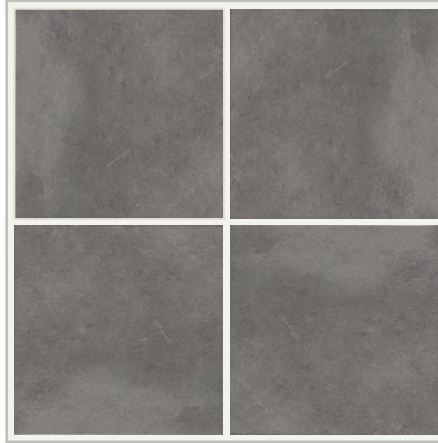

13X13 TILE
LAUNDRYROOM FLOORS