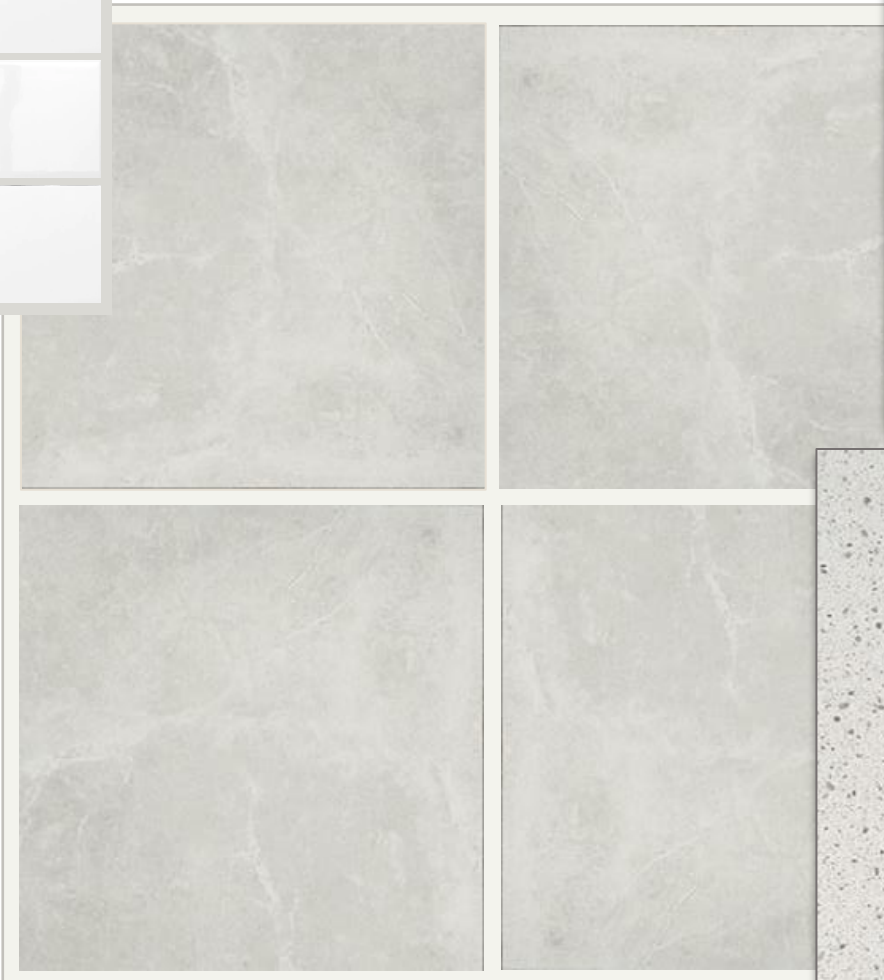

13 X13 TILE FLOORS