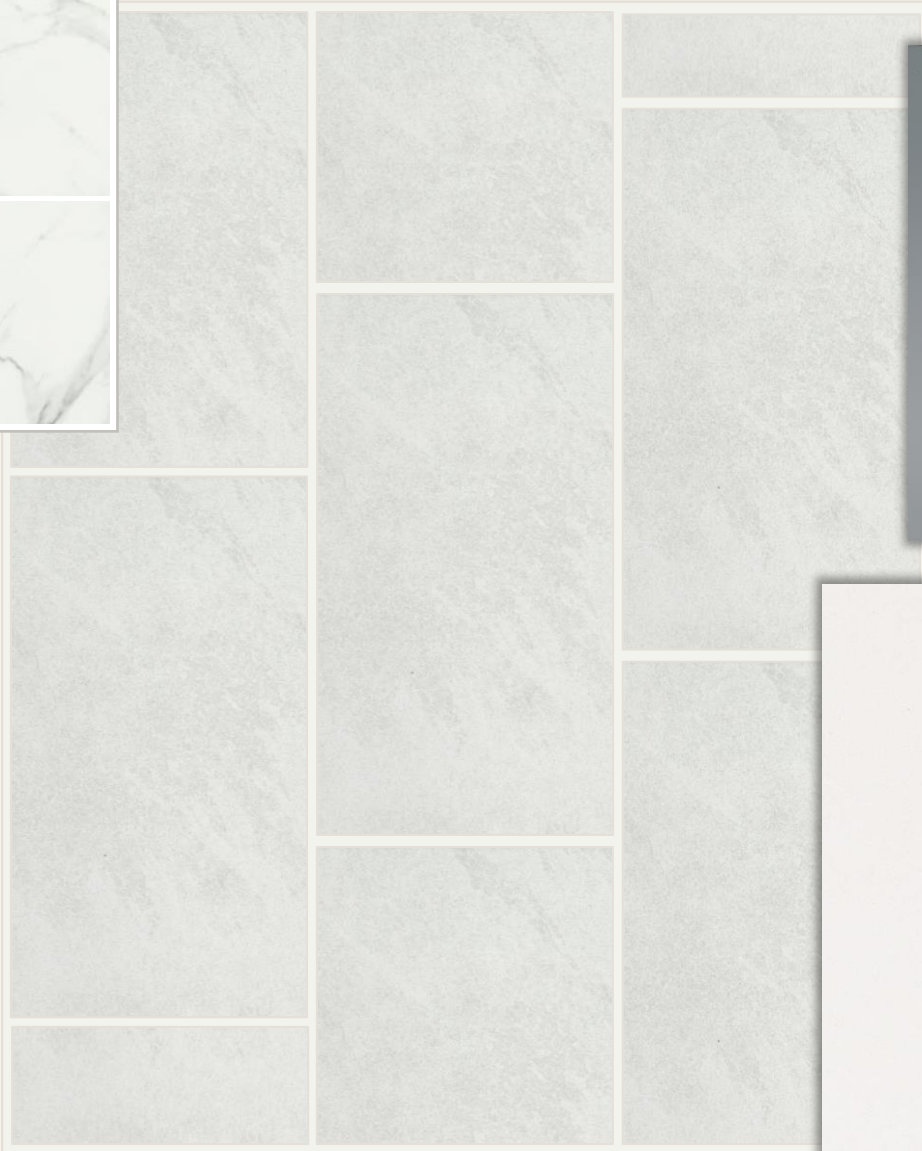

QUARTZ COUNTERTOPS

12X24 TILE FLOORS