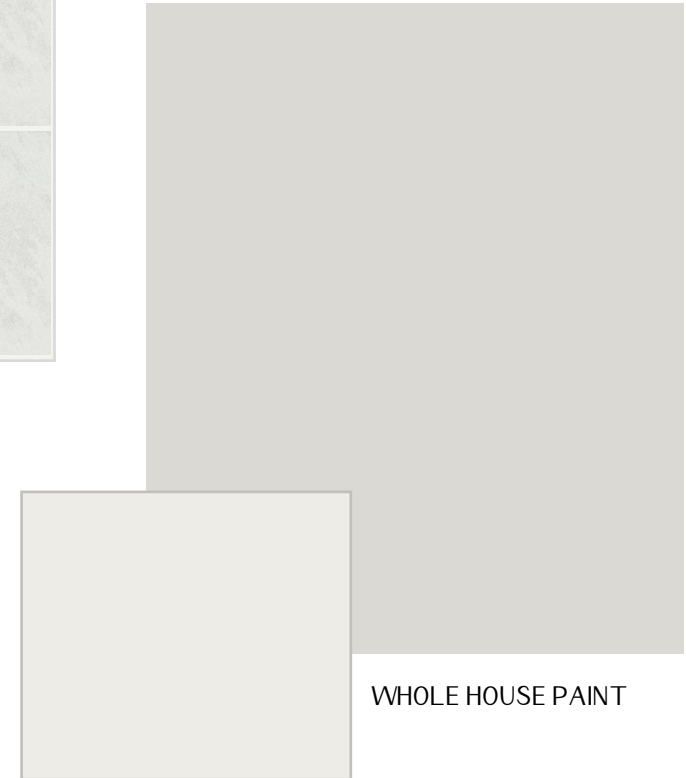

WHOLE HOUSE PAINT