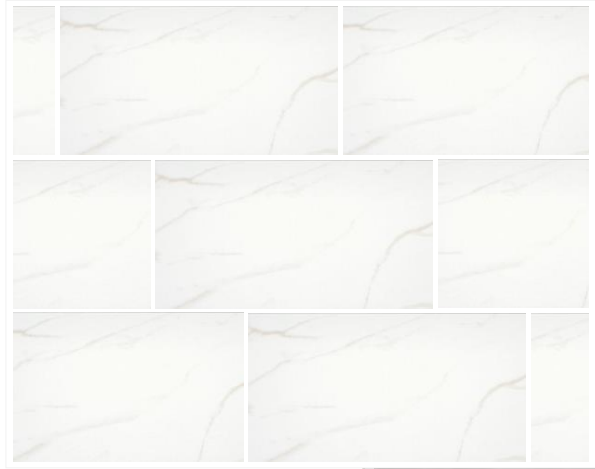

ELITE CRISP

SR HOMES

ELITE CRISP KITCHEN

LIGHTING - 6011P12-MB -
MATTE BLACK

FLOORS - MODERN LIGHTS - MIAMI

TILE BACKSPLASH -
RAKU - SILVER

BASES / ISLAND -
SHAKER - SOFT
PEARL

UPPERS AND TALLS - SHAKER -
SNOWBOUND

QUARTZ COUNTERTOPS - SOAPSTONE METROPOLIS

FAUCET - PRECEPT - MATTE BLACK

HARDWARE / PLUMBING / LIGHTING - MATTE BLACK

ELITE CRISP
OWNER'S BATH

12X24 TILE WALLS - CONTESSA POLISHED - ORO

SHOWER / TUB - ASHLYN
- MATTE BLACK