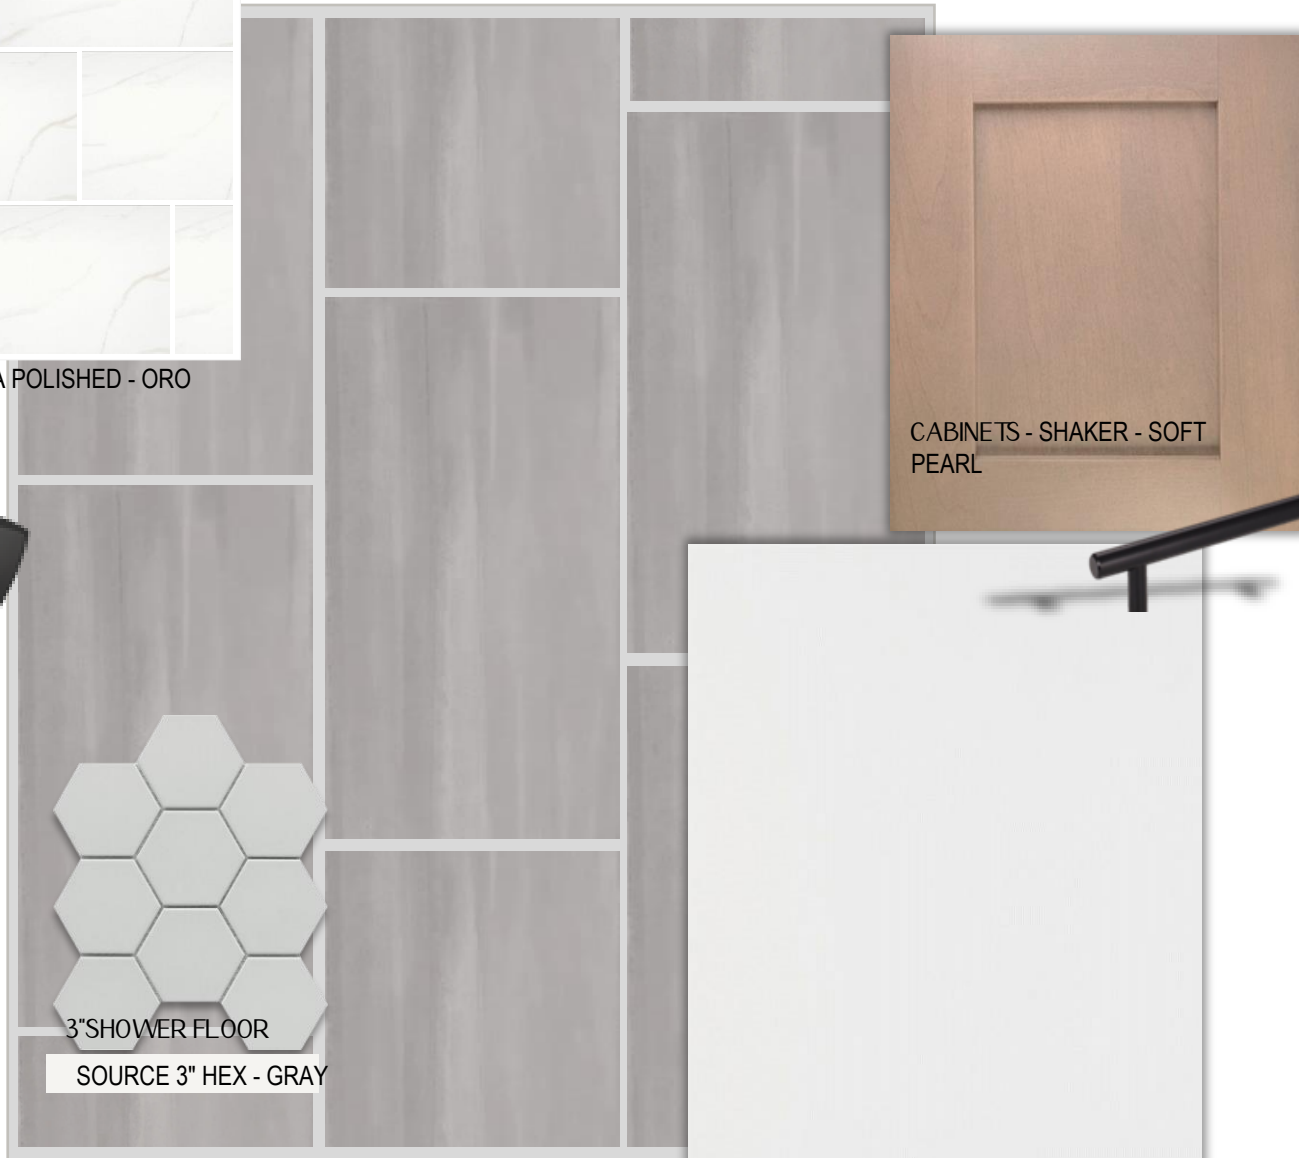

ELITE CRISP

SR HOMES

ELITE CRISP KITCHEN

LIGHTING - 6011P12-MB -
MATTE BLACK

FLOORS - MODERN LIGHTS - MIAMI

TILE BACKSPLASH -
RAKU - SILVER

BASES / ISLAND -
SHAKER - SOFT
PEARL

UPPERS AND TALLS - SHAKER -
SNOWBOUND

QUARTZ COUNTERTOPS - SOAPSTONE METROPOLIS

FAUCET - PRECEPT - MATTE BLACK

HARDWARE / PLUMBING / LIGHTING - MATTE BLACK

ELITE CRISP
OWNER'S BATH

12X24 TILE WALLS - CONTESSA POLISHED - ORO

SHOWER / TUB - ASHLYN
- MATTE BLACK

CABINETS - SHAKER - SOFT PEARL

3" SHOWER FLOOR
SOURCE 3" HEX - GRAY

12X24 TILE FLOORS - SILHOUETTE - SHADOW

QUARTZ COUNTERTOPS - BRIGHT WHITE

LIGHTING - 3032 - 3V - MB - MATTE BLACK

HARDWARE - NAPLES PULL - MATTE BLACK

FAUCET - ASHLYN 8" SPREAD

PLUMBING / LIGHTING / HARDWARE - MATTE BLACK

ELITE CRISP

SECONDARY BATHS

CONTESSA MATTE - ORO

13X13 WALL TILE
MAIN FLOOR BATH (PER PLAN)

CABINETS - SHAKER -
SOFT PEARL

LIGHTING - 3032 - 2V - MB - MATTE BLACK