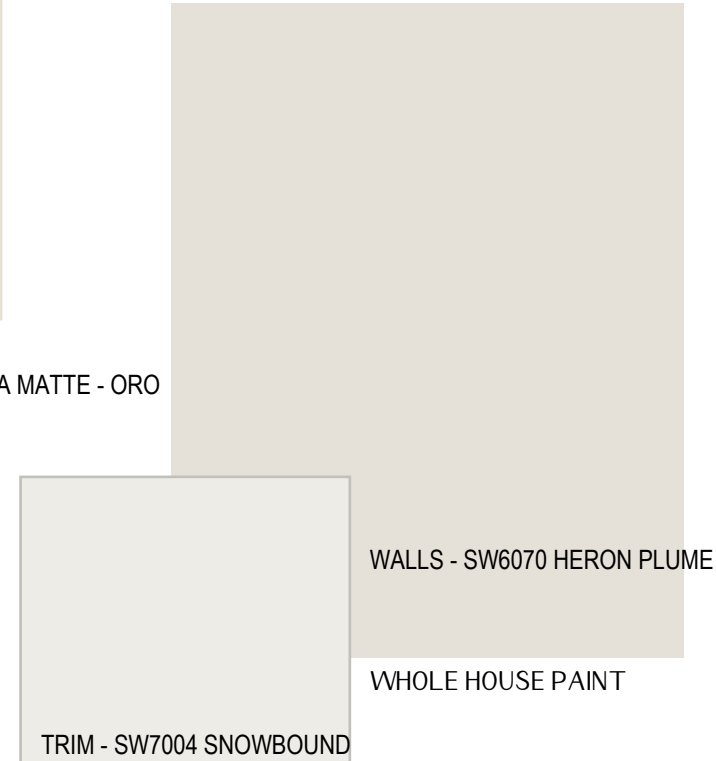

ELITE CRISP

SR HOMES

ELITE CRISP KITCHEN

LIGHTING - 6011P12-MB -
MATTE BLACK

FLOORS - MODERN LIGHTS - MIAMI

TILE BACKSPLASH -
RAKU - SILVER

BASES / ISLAND -
SHAKER - SOFT
PEARL

UPPERS AND TALLS - SHAKER -
SNOWBOUND

SHOWER / TUB - ASHLYN - MATTE BLACK

12X24 TILE FLOORS - CONTESSA MATTE - ORO

QUARTZ COUNTERTOPS - ARCTIC WHITE

HARDWARE - NAPLES PULL - MATTE BLACK

FAUCET - ASHLYN 4" SPREAD

HARDWARE / PLUMBING / LIGHTING - MATTE BLACK

ELITE CRISP ADDITIONAL FINISHES

MATTE BLACK MODERN LEVERS

FLOORS - MODERN LIGHTS - MIAMI

12X24 TILE

LAUNDRYROOM FLOORS - CONTESSA MATTE - ORO

WHOLE HOUSE CARPET - MOHAWK BP56C REACTIVE - 929 TARPLEY

WALLS - SW6070 HERON PLUME