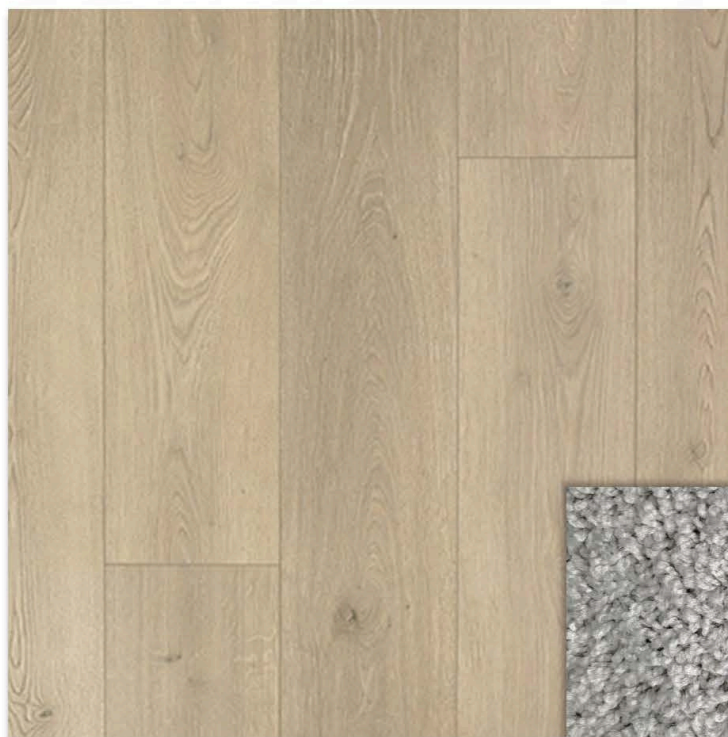

ILLUSTRIOUS H I N T

Additional Finishes

FLOORS - SEASIDE RESERVE - SAIL CLOTH