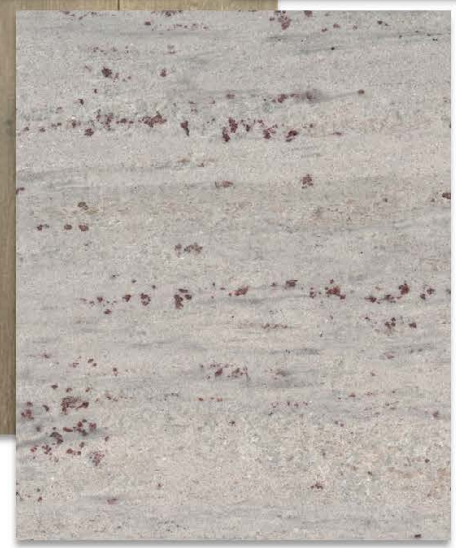

ILLUSTRIOUS
Earthy

ILLUSTRIOUS *Earthy*

Kitchen

LIGHTING - 42046BK

FLOORS - SEASIDE RESERVE OUTERBANKS

TILE BACKSPLASH - HUE - WHITE

CABINETS - SHAKER - SNOWBOUND

ISLAND / HOOD - SHAKER - URBANE BRONZE

HARDWARE - GATSBY BUTTON KNOB

GRANITE COUNTERTOPS - RIVER WHITE

FAUCET - CORANTO - MATTE BLACK

HARDWARE / PLUMBING / LIGHTING - MATTE BLACK

ILLUSTRIOUS *Earthy*

Owner's Bath

13 X13 TILE WALLS -
CONTESSA MATTE - ORO

FAUCET - KAYRA 8" SPREAD - MATTE BLACK

HARDWARE / PLUMBING / LIGHTING - MATTE BLACK

ILLUSTRIOUS *Earthy*

Secondary Baths

SHOWER / TUB - KAYRA

13 X13 TILE FLOORS - TOLEDO - SILVER
(WALLS IN MAIN FLOOR BATHS WHEN APPLICABLE)