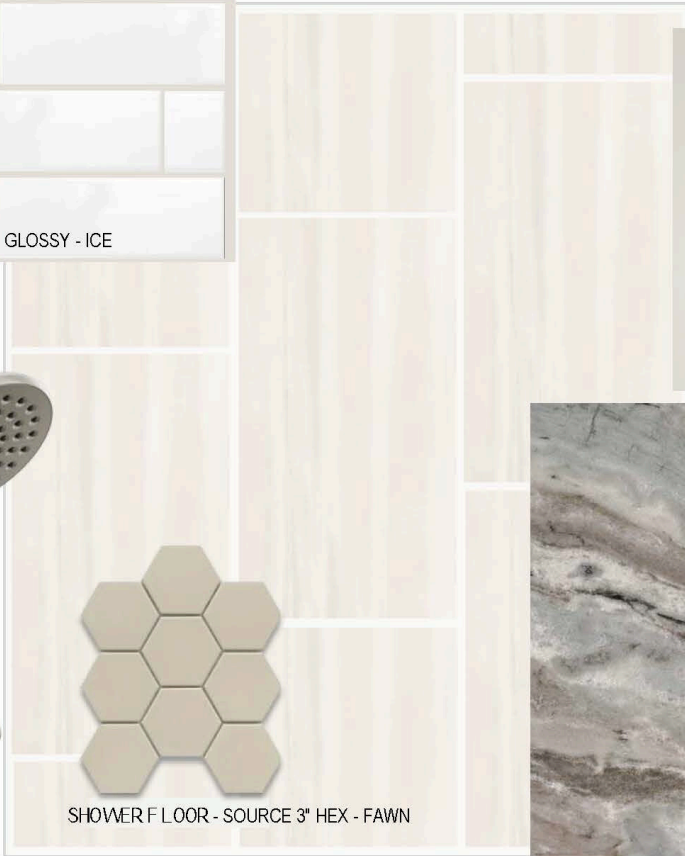

EMINENT

Serene

EMINENT *Serene*

Kitchen

LIGHTING - 437P16-BN

FLOORS - CATTLEBARON - D OESKIN BIRCH

TILE BACKSPLASH -
RAKU GLOSSY - WHITE

HARD MARBLE COUNTER TOPS - FANTASY BROWN

CABINETS - SHAKER -
SHOJI WHITE

HARDWARE - GATSBY KNOB / KENNER PULL -
STAINLESS STEEL

FAUCET - PRECEPT -
STAINLESS STEEL

HARDWARE / PLUMBING / LIGHTING - STAINLESS STEEL

EMINENT *Serene*

Owner's Bath

4X16 TILE WALLS - CATCH GLOSSY - ICE

12X24 TILE FLOORS - SILHOUETTE - FIGURE

CABINETS - SHAKER - SHOJI WHITE

HARD MARBLE COUNTERTOPS - FANTASY BROWN

LIGHTING - 473-3V-BN

SHOWER / TUB - KAYRA

HARDWARE - GATSBY KNOB / KENNER PULL - STAINLESS STEEL

FAUCET - KAYRA 8" SPREAD - STAINLESS STEEL

PLUMBING / LIGHTING / HARDWARE - STAINLESS STEEL

EMINENT *Serene*

Secondary Bath

3X6 WALL TILE - CATCH GLOSSY - ICE
MAIN FLOOR BATH (PER PLAN)

SHOWER / TUB - KAYRA