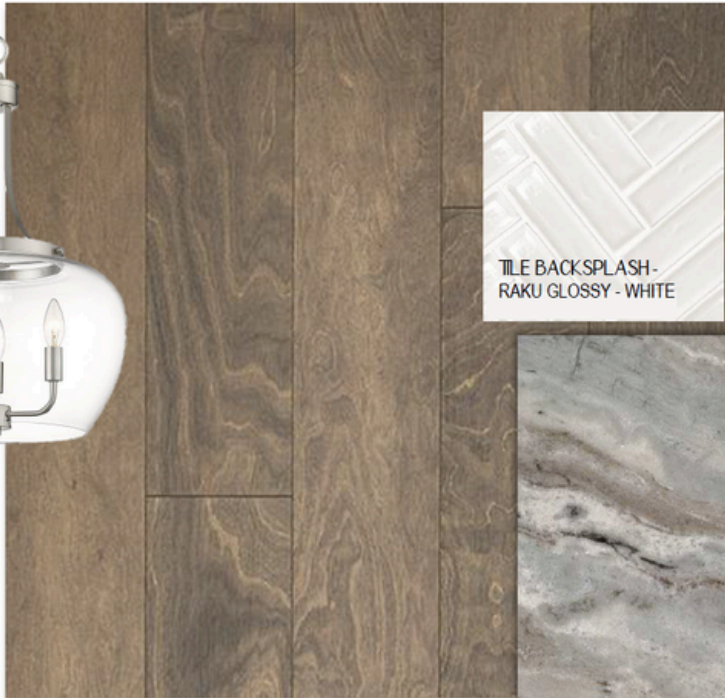

EMINENT

Serene

EMINENT *Serene*

Kitchen

LIGHTING - 437P16-BN

FLOORS - CATTLEBARON - DOESKIN BIRCH

TILE BACKSPLASH -
RAKU GLOSSY - WHITE

CABINETS - SHAKER -
SHOJI WHITE

HARD MARBLE COUNTER TOPS - FANTASY BROWN

HARDWARE - GATSBY KNOB / KENNER PULL -
SATIN NICKEL - 3960 SN / 254-3 SN

FAUCET - PRECEPT -
STAINLESS STEEL

EMINENT *Serene*

Owner's Bath

4X16 TILE WALLS - CATCH GLOSSY - ICE

SHOWER / TUB - KAYRA
STAINLESS STEEL

SHOWER FLOOR - SOURCE 3" HEX - FAWN

12X24 TILE FLOORS - SILHOUETTE - FIGURE

CABINETS -
SHAKER - SHOJI
WHITE

HARD MARBLE COUNTERTOPS - FANTASY BROWN

LIGHTING - 473-3V-BN