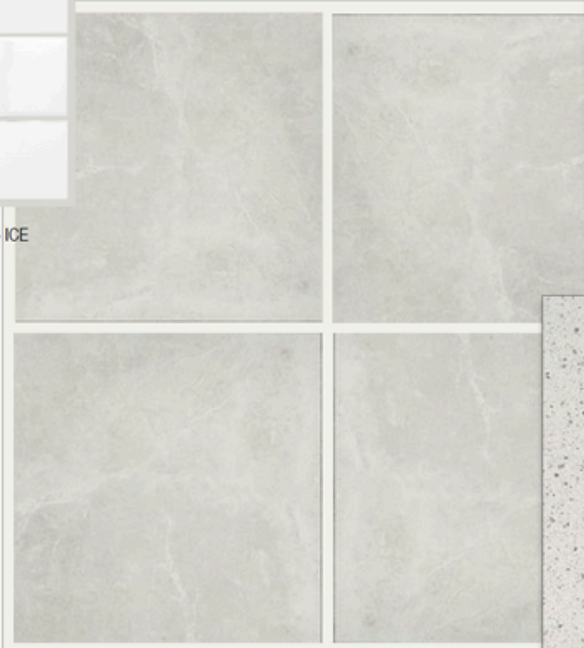

13 X 13 TILE FLOORS - REALM DISTRICT
MAIN FLOOR BATH WALLS (PER PLAN)