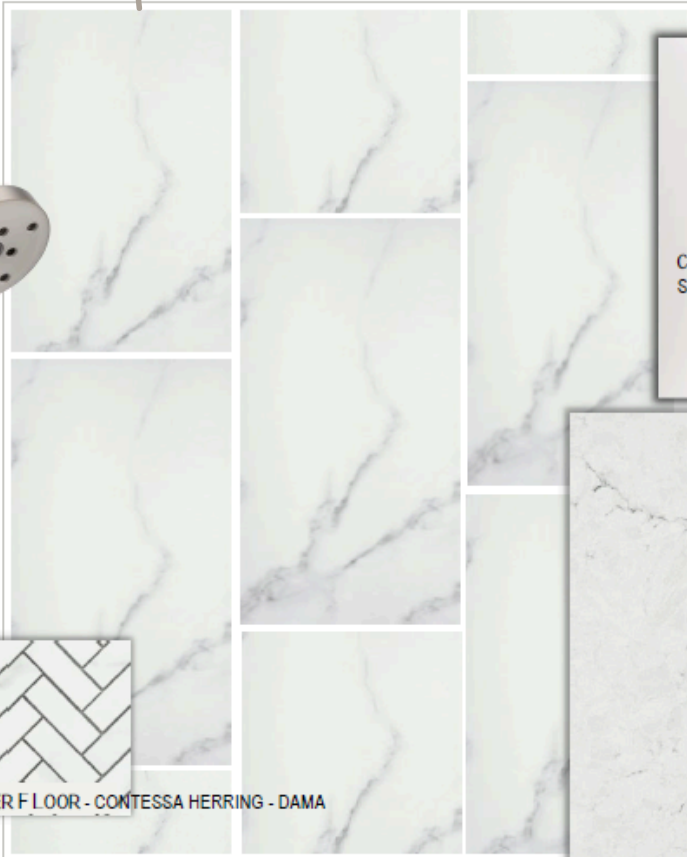

SHOWER / TUB - TRINSIC

SHOWER FLOOR - CONTESSA HERRING - DAMA

12X24 TILE FLOORS & WALLS - CONTESSA MATTE - DAMA

CABINETS - SHAKER - SNOWBOUND

QUARTZ COUNTERTOPS - CALACATTA MIST

LIGHTING - 3032-2V-RB

HARDWARE - CHANNING CUP PULL / KNOB - HONEY BRONZE