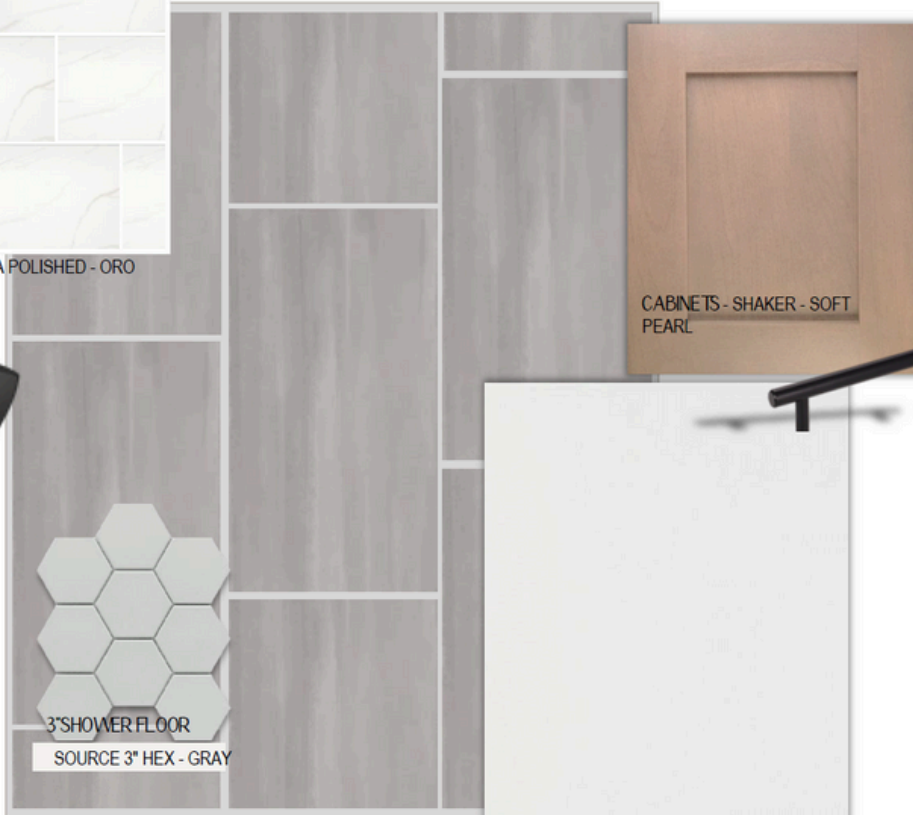

## Owner's Bath

12X24 TILE WALLS - CONTESSA POLISHED - ORO

SHOWER / TUB - ASHLYN  
- MATTE BLACK

CABINETS - SHAKER - SOFT PEARL

3" SHOWER FLOOR  
SOURCE 3" HEX - GRAY

12X24 TILE FLOORS - SILHOUETTE - SHADOW